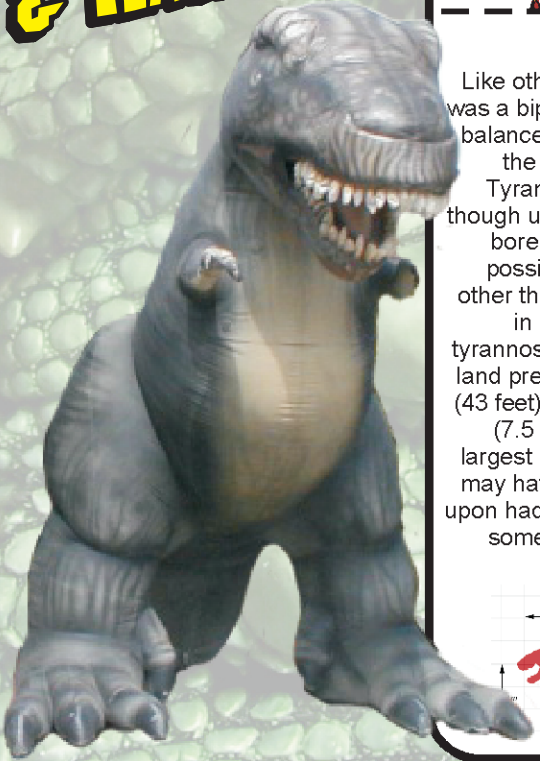

CALL AND BOOK YOUR TOUR TODAY!

111 Industrial Drive Unit 7 & 8, Whitby, ON Canada L1N 5Z9
905 430-7677 1-800-672-9401 Fax: 905 430-1944
www.mvisioninc.com info@mvisioninc.com