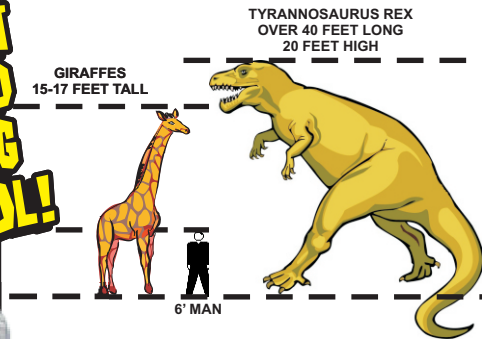

Like other tyrannosaurids, Tyrannosaurus was a bipedal carnivore with a massive skull balanced by a long, heavy tail. Relatively the large and powerful hind limb. Tyrannosaurus forelimbs were small, though unusually powerful for their size, and bore two primary digits, along with a possible third vestigial digit. Although other theropods rivaled or exceeded T. rex in size, it was the largest known tyrannosaurid and one of the largest known land predators, measuring up to 13 metres (43 feet) in length and up to 6.8 metric tons (7.5 short tons) in weight. By far the largest carnivore in its environment, T. rex may have been an apex predator, preying upon hadrosaurs and ceratopsians, although some experts have suggested it was primarily a scavenger.