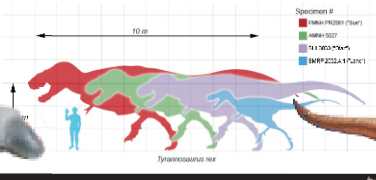

Like other tyrannosaurids, Tyrannosaurus was a bipedal carnivore with a massive skull balanced by a long, heavy tail. Relatively the large and powerful hind limb. Tyrannosaurus forelimbs were small, though unusually powerful for their size, and bore two primary digits, along with a possible third vestigial digit. Although other theropods rivaled or exceeded T. rex in size, it was the largest known tyrannosaurid and one of the largest known land predators, measuring up to 13 metres (43 feet) in length and up to 6.8 metric tons (7.5 short tons) in weight. By far the largest carnivore in its environment, T. rex may have been an apex predator, preying upon hadrosaurs and ceratopsians, although some experts have suggested it was primarily a scavenger.